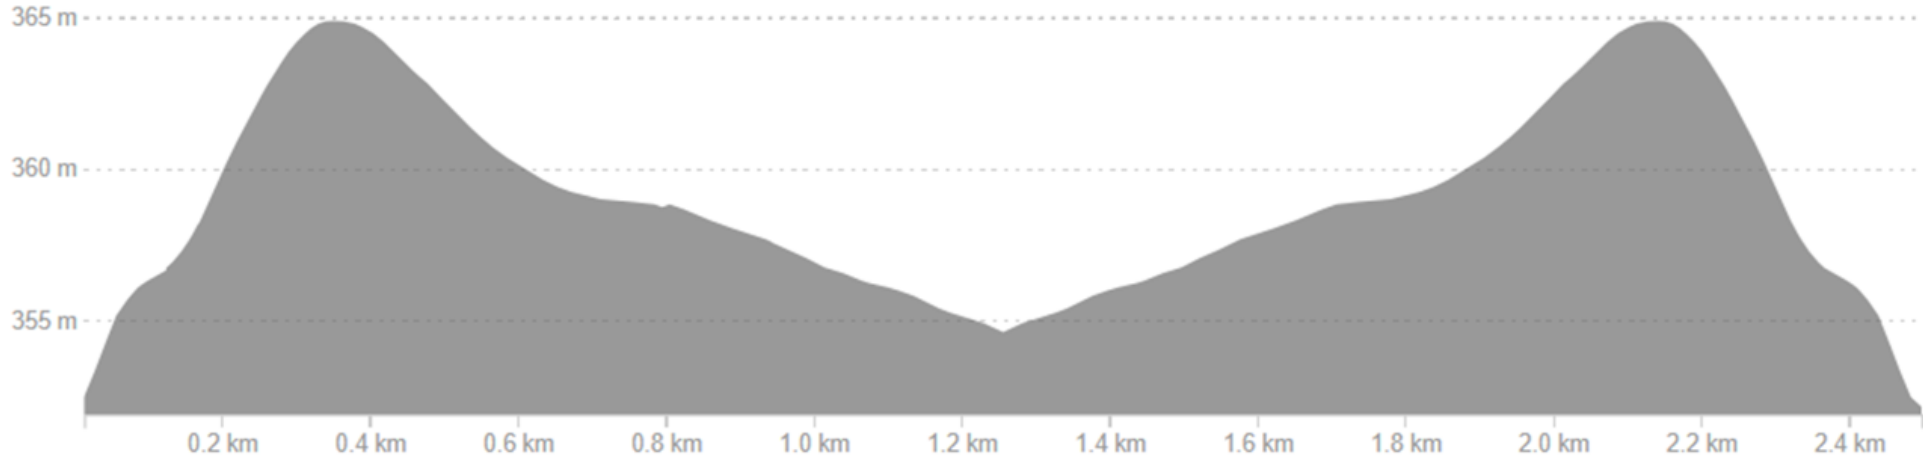

Foyer

Agence Steve GREISCH
Laangwiss I - Junglinster

ELITE / RELAY **RUN 1** - 9km – 3 RUNDEN à 1,5km out & 1,5km back

Groß – Grande
REGION

365 m

ELITE / RELAY RUN 1 ELEVATION per Loop

Agence Steve GREISCH
Laangwiss I - Junglinster

ELITE / RELAY BIKE COURSE – 1 Loop 9,7km (4 x= 38,8km)

ELITE / RELAY BIKE COURSE – ELEVATION per Loop

Foyer
Agence Steve GREISCH
Laangwiss I - Junglinster