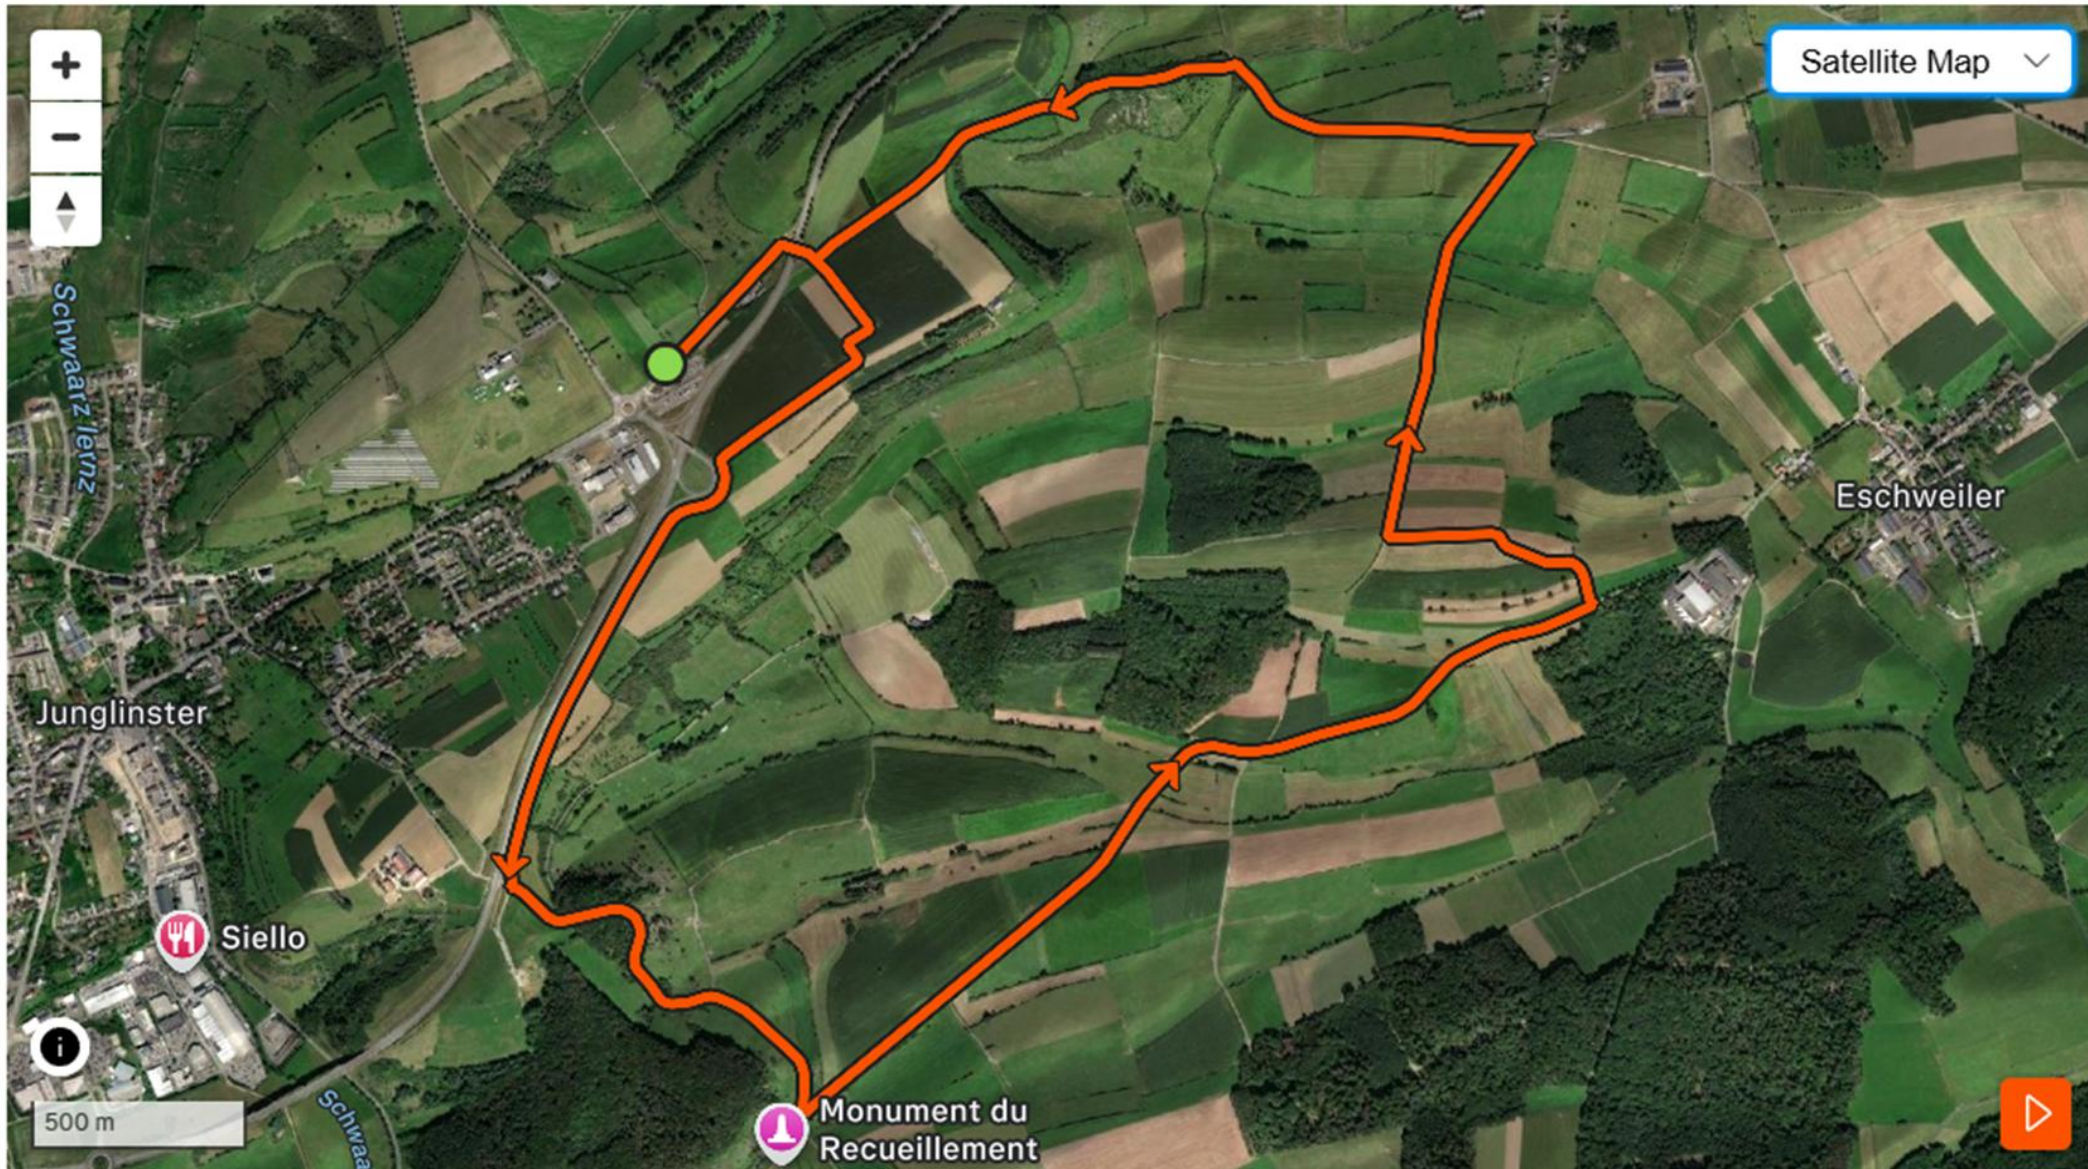

ELITE RUN 1 –Anlauf : 1km- 500m Out and 500m Back dann 3 Runden à 1500m

Groß – Grande
REGION

Foyer

Agence Steve GREISCH
Laangwiss I - Junglinster

COPLANING
WERNER P. CARL - LUXEMBOURG

GABBANAel.com

RENOVATION
P. BETTENDORF

Foyer

Agence Steve GREISCH
Laangwiss I - Junglinster

ELITE / RELAY **RUN 1** - 9km – 3 RUNDEN à 1,5km out & 1,5km back

Groß – Grande
REGION

365 m

ELITE / RELAY RUN 1 ELEVATION per Loop

Agence Steve GREISCH
Laangwiss I - Junglinster

ELITE / RELAY BIKE COURSE – 1 Loop 9,7km (4 x= 38,8km)

ELITE / RELAY BIKE COURSE – ELEVATION per Loop

Foyer
Agence Steve GREISCH
Laangwiss I - Junglinster