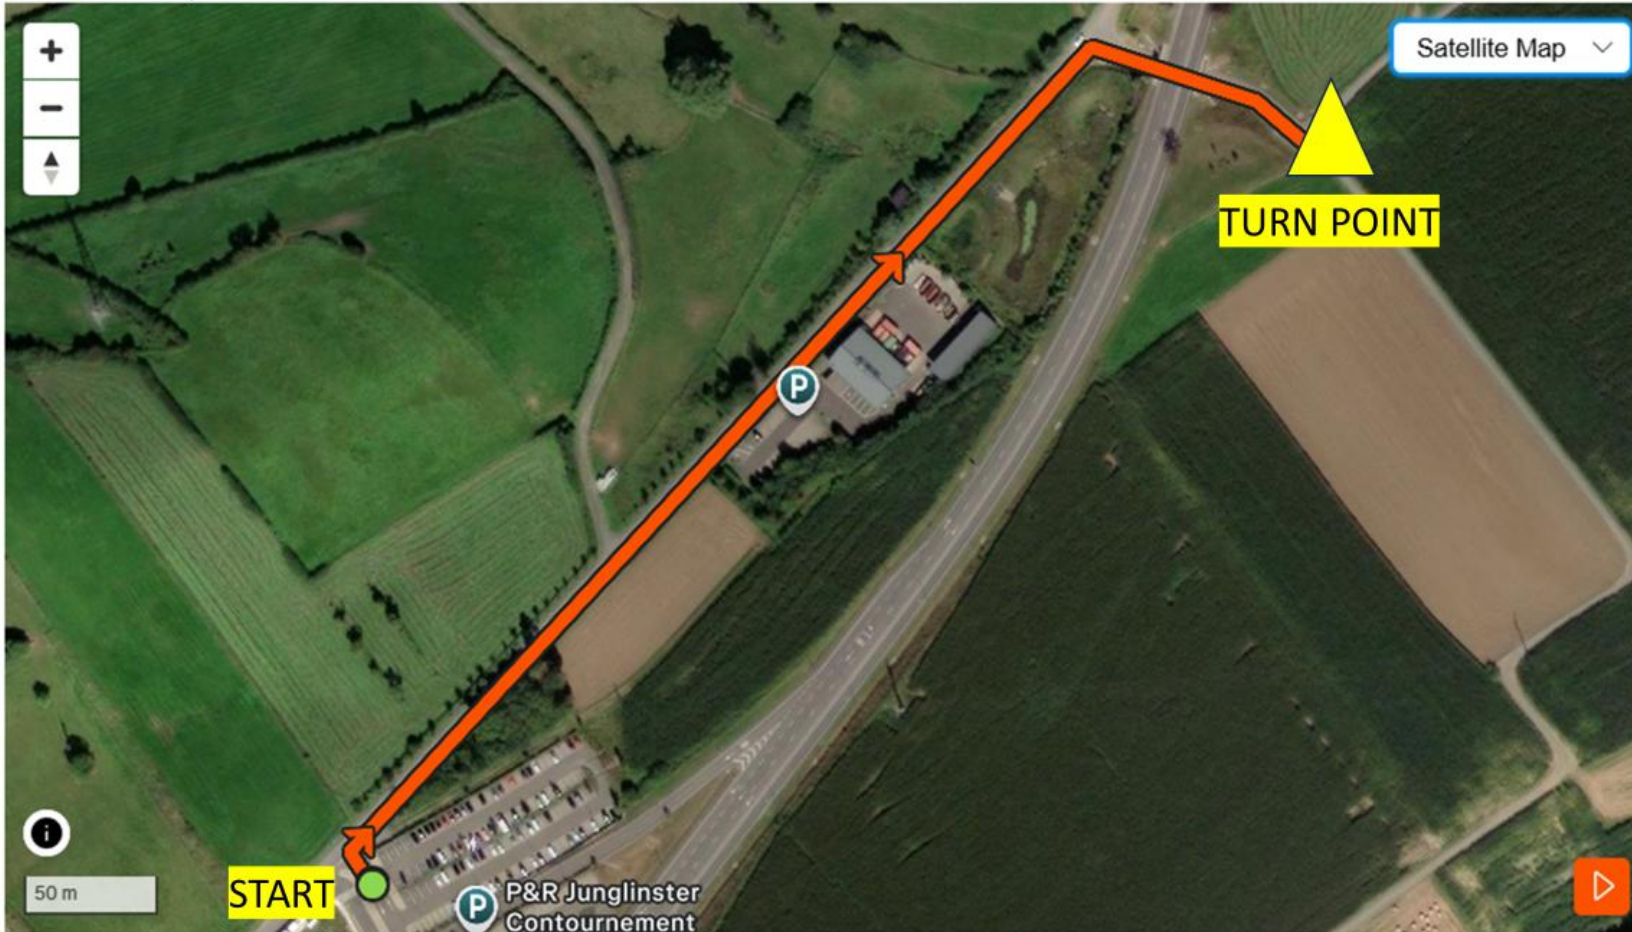

ELITE RUN 1 –Anlauf : 1km- 500m Out and 500m Back dann 3 Runden à 1500m

Groß – Grande
REGION

Foyer

Agence Steve GREISCH
Laangwiss I - Junglinster

COPLANING
WERNER P. CARL - LUXEMBOURG

GABBANAel.com

RENOVATION
P. BETTENDORF

Foyer

Agence Steve GREISCH
Laangwiss I - Junglinster

ELITE / RELAY **RUN 1** - 9km – 3 RUNDEN à 1,5km out & 1,5km back

Groß – Grande
REGION

365 m

ELITE / RELAY RUN 1 ELEVATION per Loop

Agence Steve GREISCH
Laangwiss I - Junglinster

ELITE / RELAY BIKE COURSE – 1 Loop 9,7km (4 x= 38,8km)

ELITE / RELAY BIKE COURSE – ELEVATION per Loop

Foyer
Agence Steve GREISCH
Laangwiss I - Junglinster